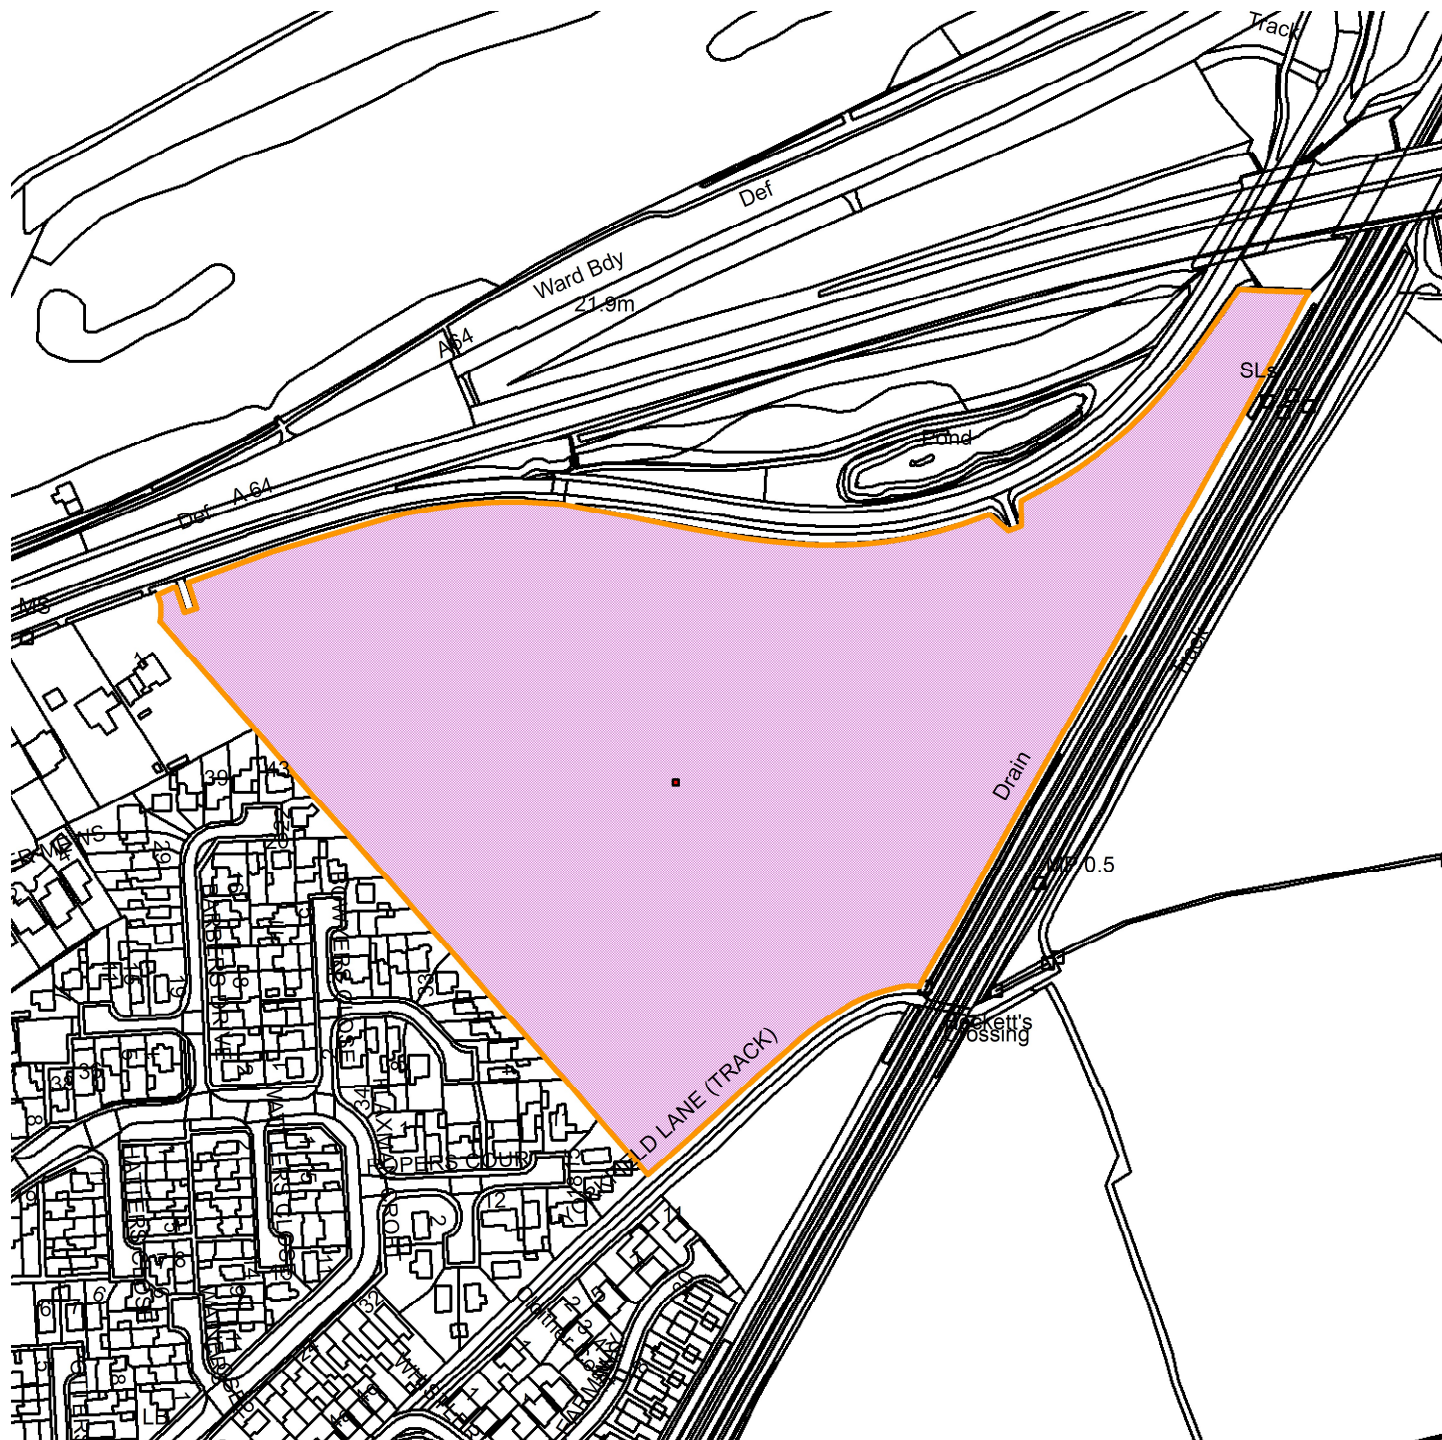

## OS Field Lying To The South Of And Adjacent to No1 Tadcaster Road

GIS by ESRI (UK)

Scale : 1:3260

Reproduced from the Ordnance Survey map with the permission of the Controller of Her Majesty's Stationery Office © Crown Copyright 2000.

Unauthorised reproduction infringes Crown Copyright and may lead to prosecution or civil proceedings.

Produced using ESRI (UK)'s MapExplorer 2.0 - <http://www.esriuk.com>

<b>Organisation</b>	City of York Council
<b>Department</b>	Env, Transport & Planning
<b>Comments</b>	Not Set
<b>Date</b>	22 November 2024
<b>SLA Number</b>	Not Set